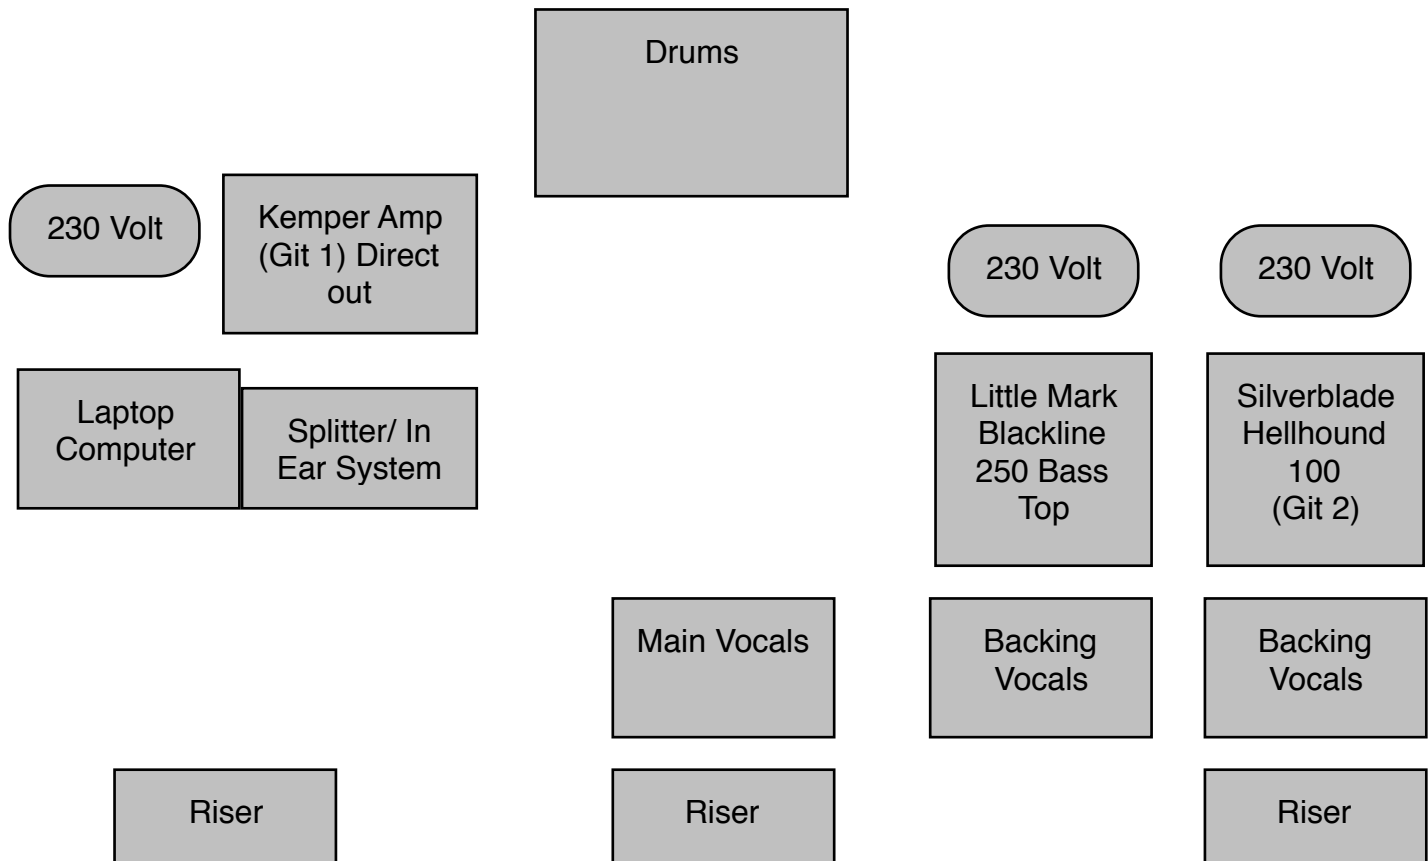

NEVERLAND IN ASHES

Technical Rider 2017

Lineup:

Main Vocals - Julian Jung

Guitar (Git 1) - Milan Steinbach

Guitar (Git 2)/ Backing Vocals - John Marynczak

Bass/ Backing Vocals - Tobias Welschenbach

Drums - Mario Althapp

Stereo synthesizer from laptop computer - Milan Steinbach

Additional Information

- we use our own In-Ear system, so we don't need a monitor mix on stage
- 4 signals need to be splitted for use in the in-ear mix. We bring a splitter and multicore. Please find input list below for detailed information
- **Please mix the synths at the same level as the guitars!**
- we bring two 820w LED Fogger to use on stage
- we bring 3 strobo lights to use on stage
- we bring 3 risers to use on stage